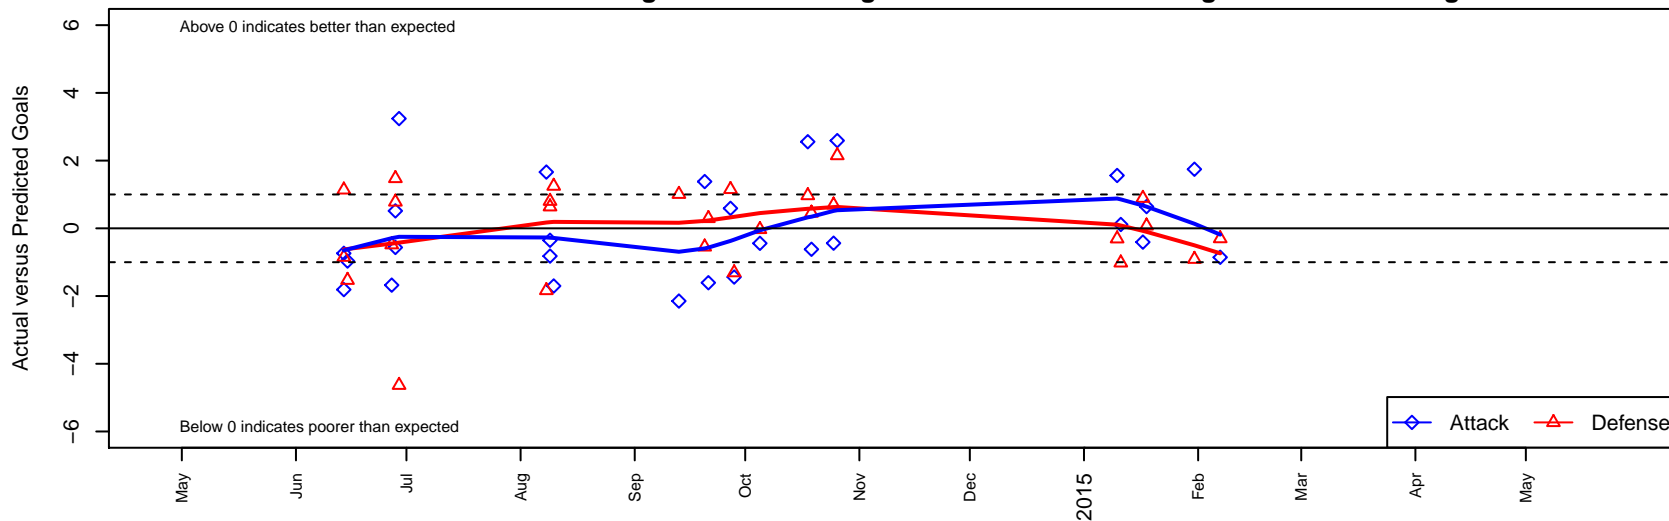

Washington Timbers Burgundy B98

Washington Timbers
 Vancouver, WA
 B98 total strength=1513
 attack=15.49 defense=9.02
 fall league = PTT B99 Premier

alt names used:
 WTFC B98 Burgundy
 Washington Timbers B98 Burgundy
 WA Timbers FC B98 Burgundy
 WA Timbers FC Burgundy

Venues played:
 2014 Starfire Spring Classic BU16
 2014 Clash At the Border Silver/Bronze U16
 2014 Mt Hood Challenge U16
 2014 PTT B99 Premier
 2014 Founders Cup B98

Washington Timbers Burgundy B98
 Dots are actual minus expected GF (blue circles) and GA (red triangles).
 Blue line is smoothed change in attack strength. Red is smoothed change in defense strength.

**attack and defense variance (black dot)
relative to other teams
and top 10 in region**

**attack and defense rating
relative to others at age
and all opponents in last 13 months**

Performance relative to 13 month average