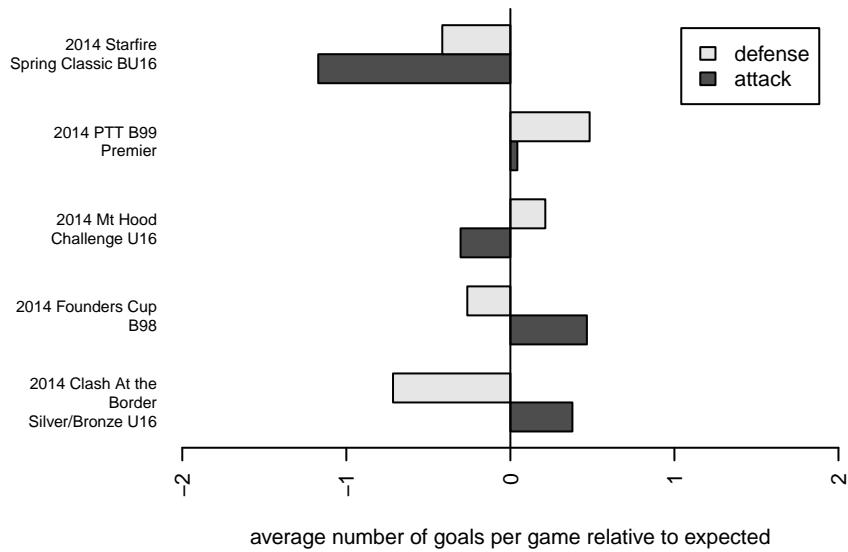

Washington Timbers Burgundy B98

Washington Timbers
 Vancouver, WA
 B98 total strength=1513
 attack=15.49 defense=9.02
 fall league = PTT B99 Premier

alt names used:
 WTFC B98 Burgundy
 Washington Timbers B98 Burgundy
 WA Timbers FC B98 Burgundy
 WA Timbers FC Burgundy

Venues played:
 2014 Starfire Spring Classic BU16
 2014 Clash At the Border Silver/Bronze U16
 2014 Mt Hood Challenge U16
 2014 PTT B99 Premier
 2014 Founders Cup B98

Washington Timbers Burgundy B98
 Dots are actual minus expected GF (blue circles) and GA (red triangles).
 Blue line is smoothed change in attack strength. Red is smoothed change in defense strength.

**attack and defense variance (black dot)
relative to other teams
and top 10 in region**

**attack and defense rating
relative to others at age
and all opponents in last 13 months**

Performance relative to 13 month average