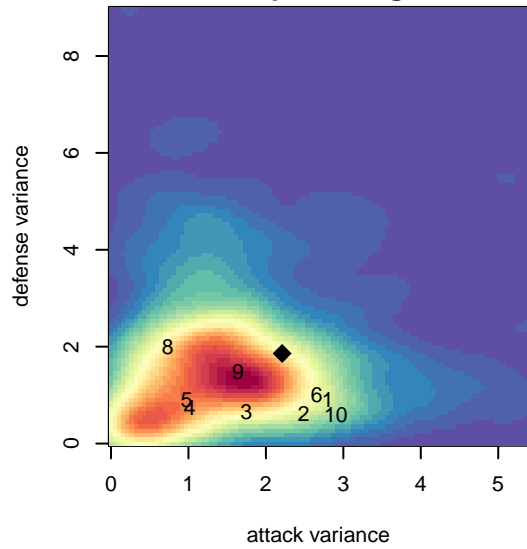

Washington Timbers Burgundy B98

Washington Timbers
 Vancouver, WA
 B98 total strength=1513
 attack=15.49 defense=9.02
 fall league = PTT B99 Premier

alt names used:
 WTFC B98 Burgundy
 Washington Timbers B98 Burgundy
 WA Timbers FC B98 Burgundy
 WA Timbers FC Burgundy

Venues played:
 2014 Starfire Spring Classic BU16
 2014 Clash At the Border Silver/Bronze U16
 2014 Mt Hood Challenge U16
 2014 PTT B99 Premier
 2014 Founders Cup B98

Washington Timbers Burgundy B98
 Dots are actual minus expected GF (blue circles) and GA (red triangles).
 Blue line is smoothed change in attack strength. Red is smoothed change in defense strength.

**attack and defense variance (black dot)
relative to other teams
and top 10 in region**

**attack and defense rating
relative to others at age
and all opponents in last 13 months**

Performance relative to 13 month average