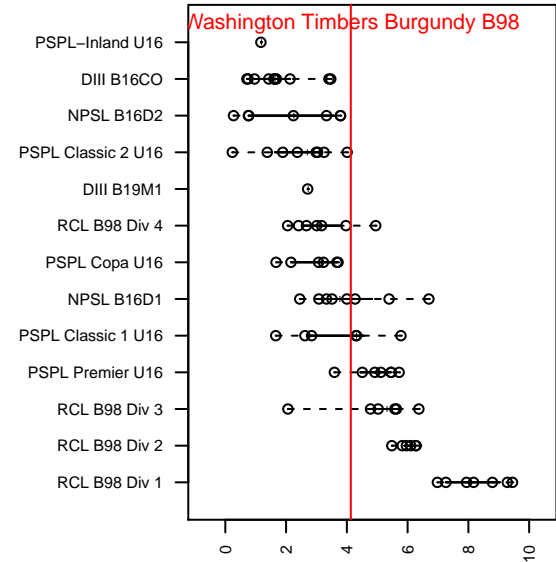

Washington Timbers Burgundy B98

Washington Timbers
 Vancouver, WA
 B98 total strength=1513
 attack=15.49 defense=9.02
 fall league = PTT B99 Premier

alt names used:
 WTFC B98 Burgundy
 Washington Timbers B98 Burgundy
 WA Timbers FC B98 Burgundy
 WA Timbers FC Burgundy

Venues played:
 2014 Starfire Spring Classic BU16
 2014 Clash At the Border Silver/Bronze U16
 2014 Mt Hood Challenge U16
 2014 PTT B99 Premier
 2014 Founders Cup B98

Washington Timbers Burgundy B98
 Dots are actual minus expected GF (blue circles) and GA (red triangles).
 Blue line is smoothed change in attack strength. Red is smoothed change in defense strength.

**attack and defense variance (black dot)
relative to other teams
and top 10 in region**

**attack and defense rating
relative to others at age
and all opponents in last 13 months**

Performance relative to 13 month average